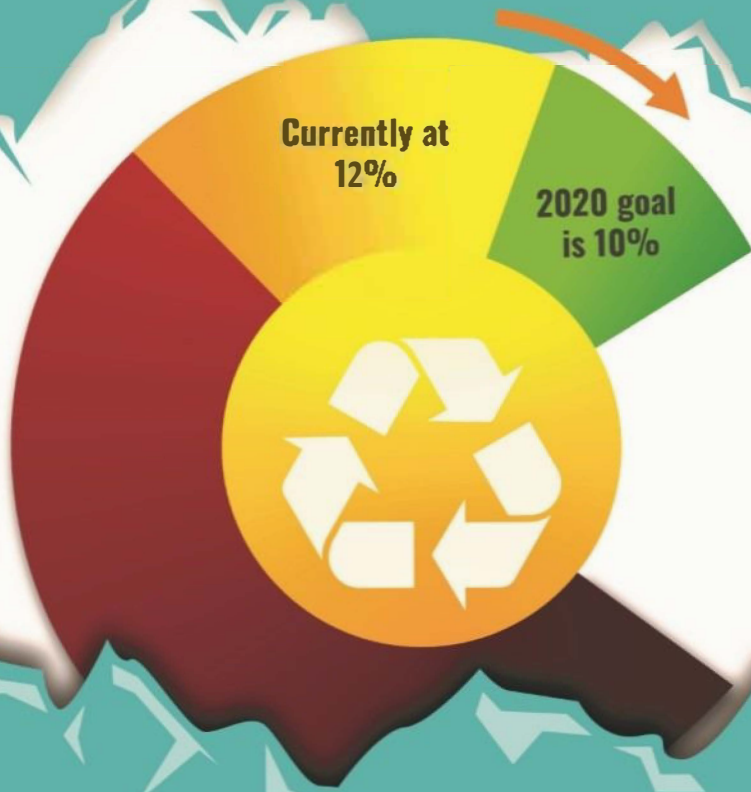

# HELP NOCO GET BACK TO GREEN AGAIN

## CONTAMINATION IS A REAL PROBLEM FOR CURBSIDE RECYCLING IN LARIMER AND WELD COUNTIES

*Only include these emptied and cleaned items in your recycle bin:*

Recycle the right way! Visit GSI's Waste Wizard at [GSIwaste.com](http://GSIwaste.com).